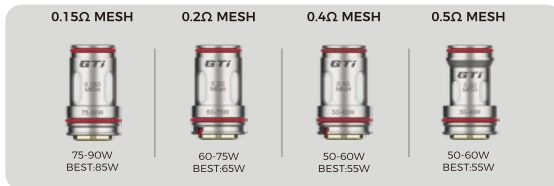

GTI COILS

More
Coming Soon